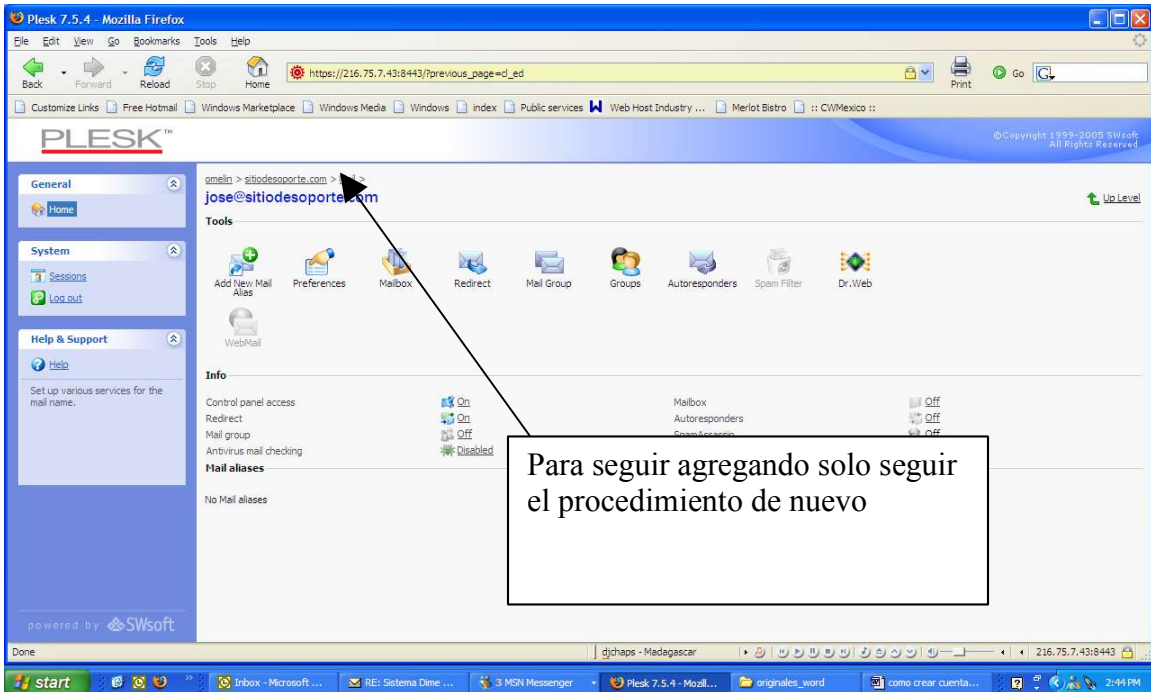

FP Webadmin, FP-SSL AdminWeb, Table Cron, Mambo CMS, Otras aplicaciones, Previsualizar sitio

Botones personalizados: Sitebuilder

Seleccionar el icono de correo

The screenshot shows the Plesk 7.5.4 interface in Mozilla Firefox. The browser address bar shows `https://216.75.7.43:8443/?previous_page=ed`. The page title is "Mailbox management" for the user `jose@sitiodesoporte.com`. A dialog box is open with the title `https://216.75.7.43:8443` and the message: "All autoresponder attachment files, spam filter settings, and the correspondence contained within the mail box will be lost. Are you sure you wish to turn off this mail box?". The dialog has "OK" and "Cancel" buttons. A text box with a black border contains the instruction: "Quitar la palomita que indica que esta activado el mail box hasta que aparezca vacia como esta pantalla, le preguntara si esta seguro usted indique que si u OK y por ultimo presionar sobre OK".

The screenshot shows the Plesk 7.5.4 interface in Mozilla Firefox. The browser address bar shows `https://216.75.7.43:8443/?previous_page=ed`. The page title is "Tools" for the user `jose@sitiodesoporte.com`. A warning message is displayed: "The messages addressed to jose@sitiodesoporte.com will not be delivered, as the mail name is neither a mailbox, nor redirect, mail group, or autoresponder." The "Tools" section includes icons for "Add New Mail Alias", "Preferences", "Mailbox", "Redirect", "Mail Group", "Groups", "Autoresponders", "Spam Filter", and "Dr.Web". The "Info" section shows settings for "Control panel access", "Redirect", "Mail group", and "Antivirus mail checking". A text box with a black border contains the instruction: "Como esta cuenta será redireccionada mismo sistema nos los indica, el siguiente paso es redireccionarlo presionando sobre Redirect".